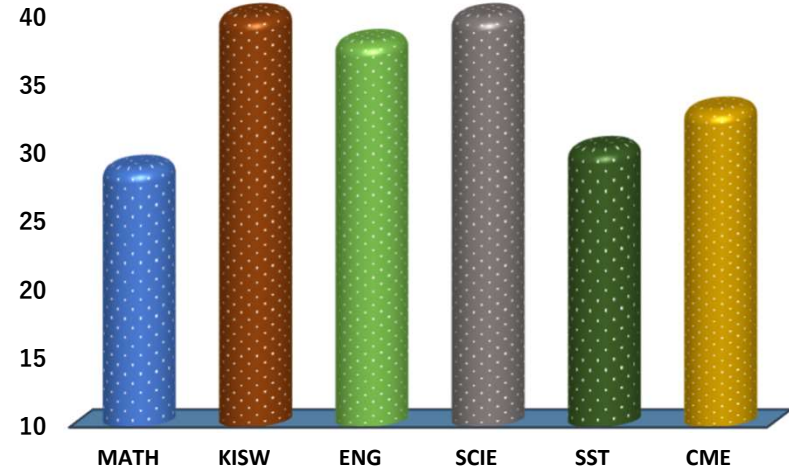

FILBERT BAYI

REGION: DAR ES SALAAM

SCHOOL AVERAGE

35.3

DISTRICT: KINONDONI

SUBJECT AND GRADE PERFORMANCE ANALYSIS

SUBJECT RANKING

SCIENCE	40.7	81%	1
KISWAHILI	40.3	81%	2
ENGLISH	38.1	76%	3
CIVIC AND MORAL EDUCATION	33.2	66%	4
SOCIAL STUDIES	30.3	61%	5
MATHEMATICS	28.9	58%	6

SUBJECT GRADE ANALYSIS

SUBJECT/GRADE	A	B	C	D	E
MATHEMATICS	10	5	10	9	1
KISWAHILI	21	13	1	0	0
ENGLISH	16	12	7	0	0
SCIENCE	19	13	3	0	0
SOCIAL STUDIES	0	15	18	2	0
CIVIC AND MORAL	5	18	12	0	0

OVERALL GRADE ANALYSIS

A	6	35	17%
B	20		57%
C	9		26%
D	0		0%
E	0		0%

CHART SUBJECT ANALYSIS

BOYS VS GIRLS PERFORMANCE

	SAT		SAT	36
	15		21	
	36%		35%	

REGISTERED	36	100%
SEATED	35	97%
ABSENTEES	1	3%
PASSED	35	97%
FAILED	0	0%